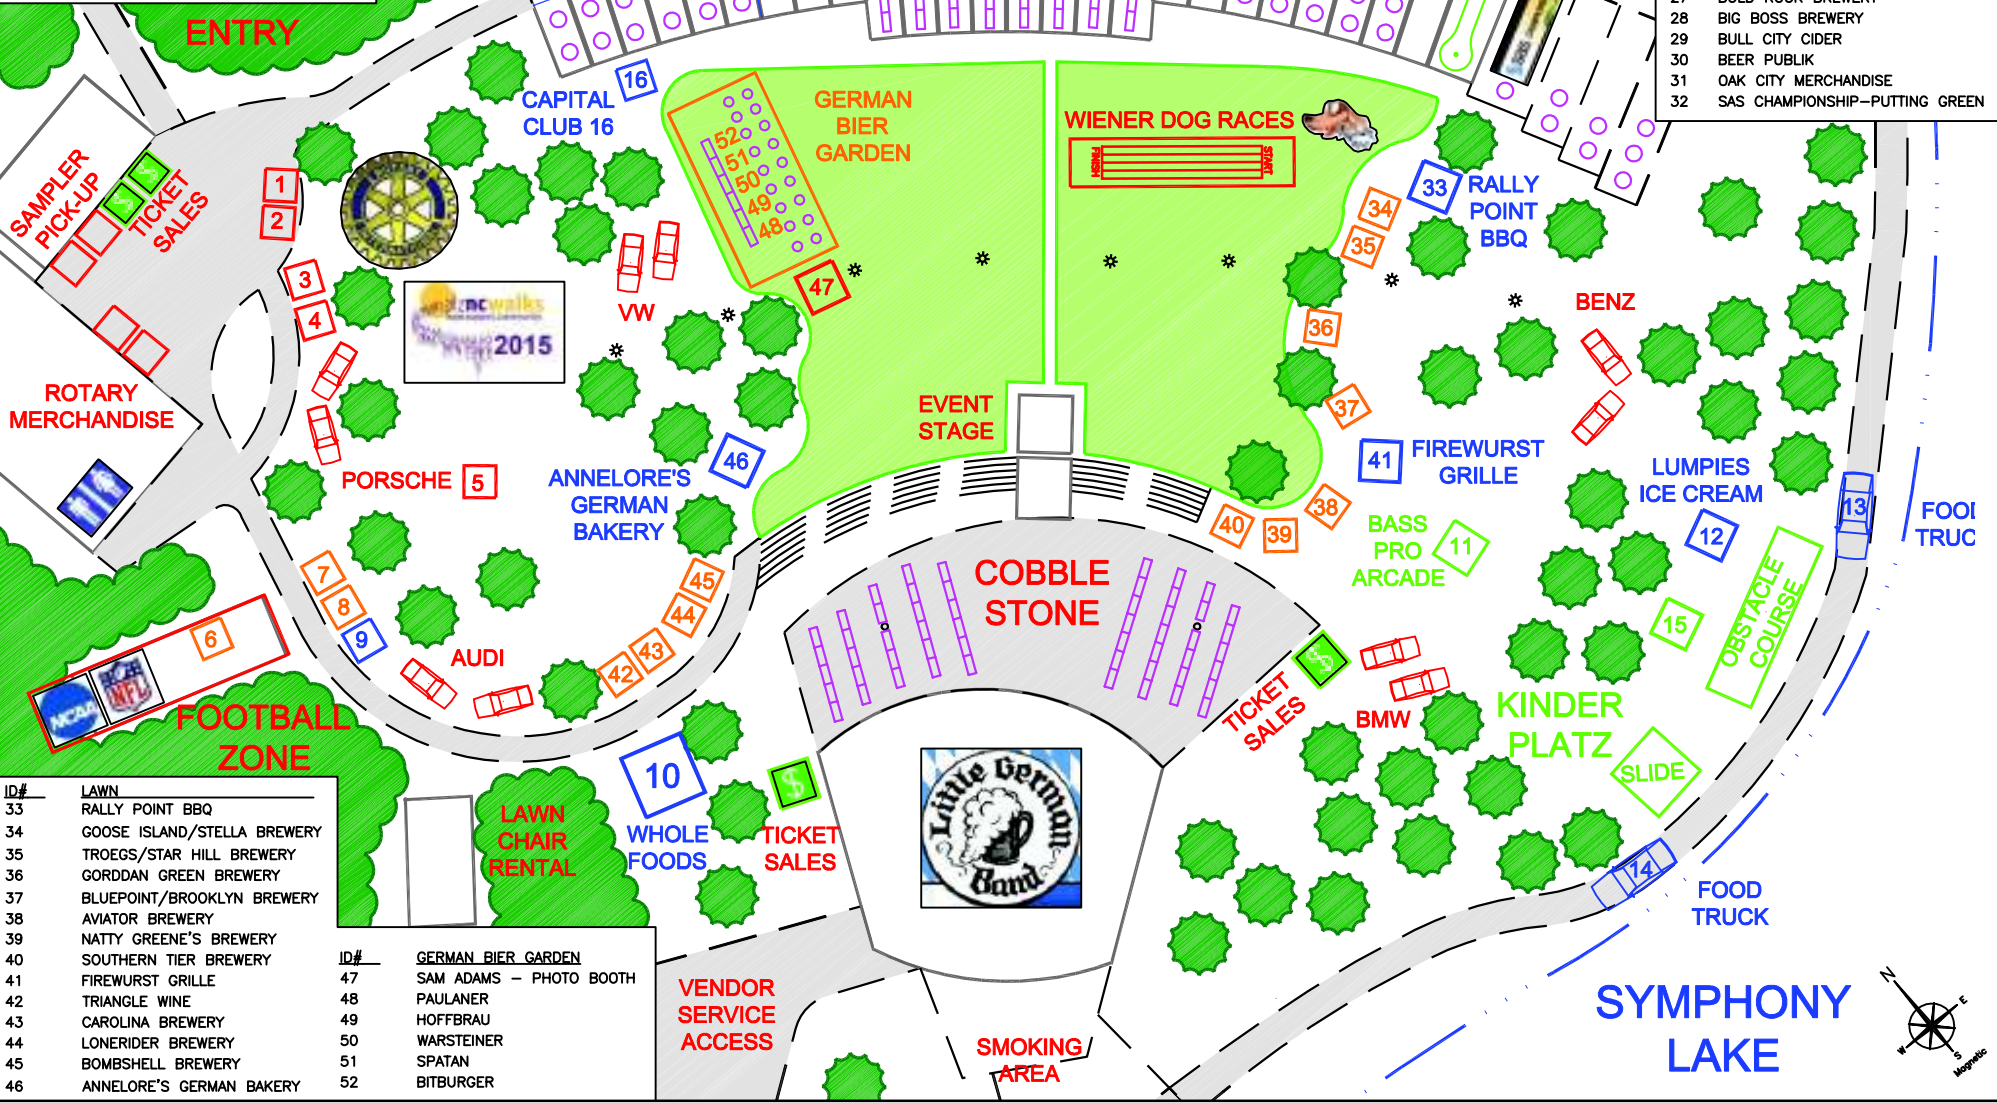

ID#	ENTRY AREA
1	ROTARY INFORMATION
2	SISTER CITY INFORMATION
3	ALZHEIMER NC INFORMATION
4	HOME CARE ASSISTANCE
5	AUTOBAHN - LEITH AUTO

ID#	KINDERPLATZ
11	BASS PRO SHOP - ARCADE
12	LUMPIES ICE CREAM
13	BELGIAN WAFFLE FOOD TRUCK
14	ROUTE BISTRO FOOD TRUCK
15	CAROLINA KINDER (KID ACTIVITIES)

ID#	ENTRY WALK
6	LANDSHARK - FOOTBALL ZONE
7	BUD LIGHT/MICH ULTRA/BUD
8	SHOCK TOP BREWERY
9	BEEF JERKY
10	WHOLE FOODS GERMAN FARE

ID#	CRESCENT
16	CAPITAL CLUB 16 GERMAN FARE
17	KELLER WILLIAMS REALTY
18	BEER DISPENSARY
19	RALLY POINT RAFFLE
20	WIDMER / RJ ROCK BREWERY
21	ABITA BREWERY
22	CONCESSIONS (TOWN OF CARY)
23	GREEN MAN BREWERY
24	ANNELORE'S GERMAN BAKERY
25	BLUEPRINT BREWERY
26	SWEETWATER BREWERY
27	BOLD ROCK BREWERY
28	BIG BOSS BREWERY
29	BULL CITY CIDER
30	BEER PUBLIK
31	OAK CITY MERCHANDISE
32	SAS CHAMPIONSHIP-PUTTING GREEN

ID#	GERMAN BIER GARDEN
47	SAM ADAMS - PHOTO BOOTH
48	PAULANER
49	HOFFBRAU
50	WARSTEINER
51	SPATAN
52	BITBURGER

Presented by the Town of Cary and Apex Sunrise / Cary MacGregor Rotary Clubs

Triangle Oktoberfest

Venue Layout