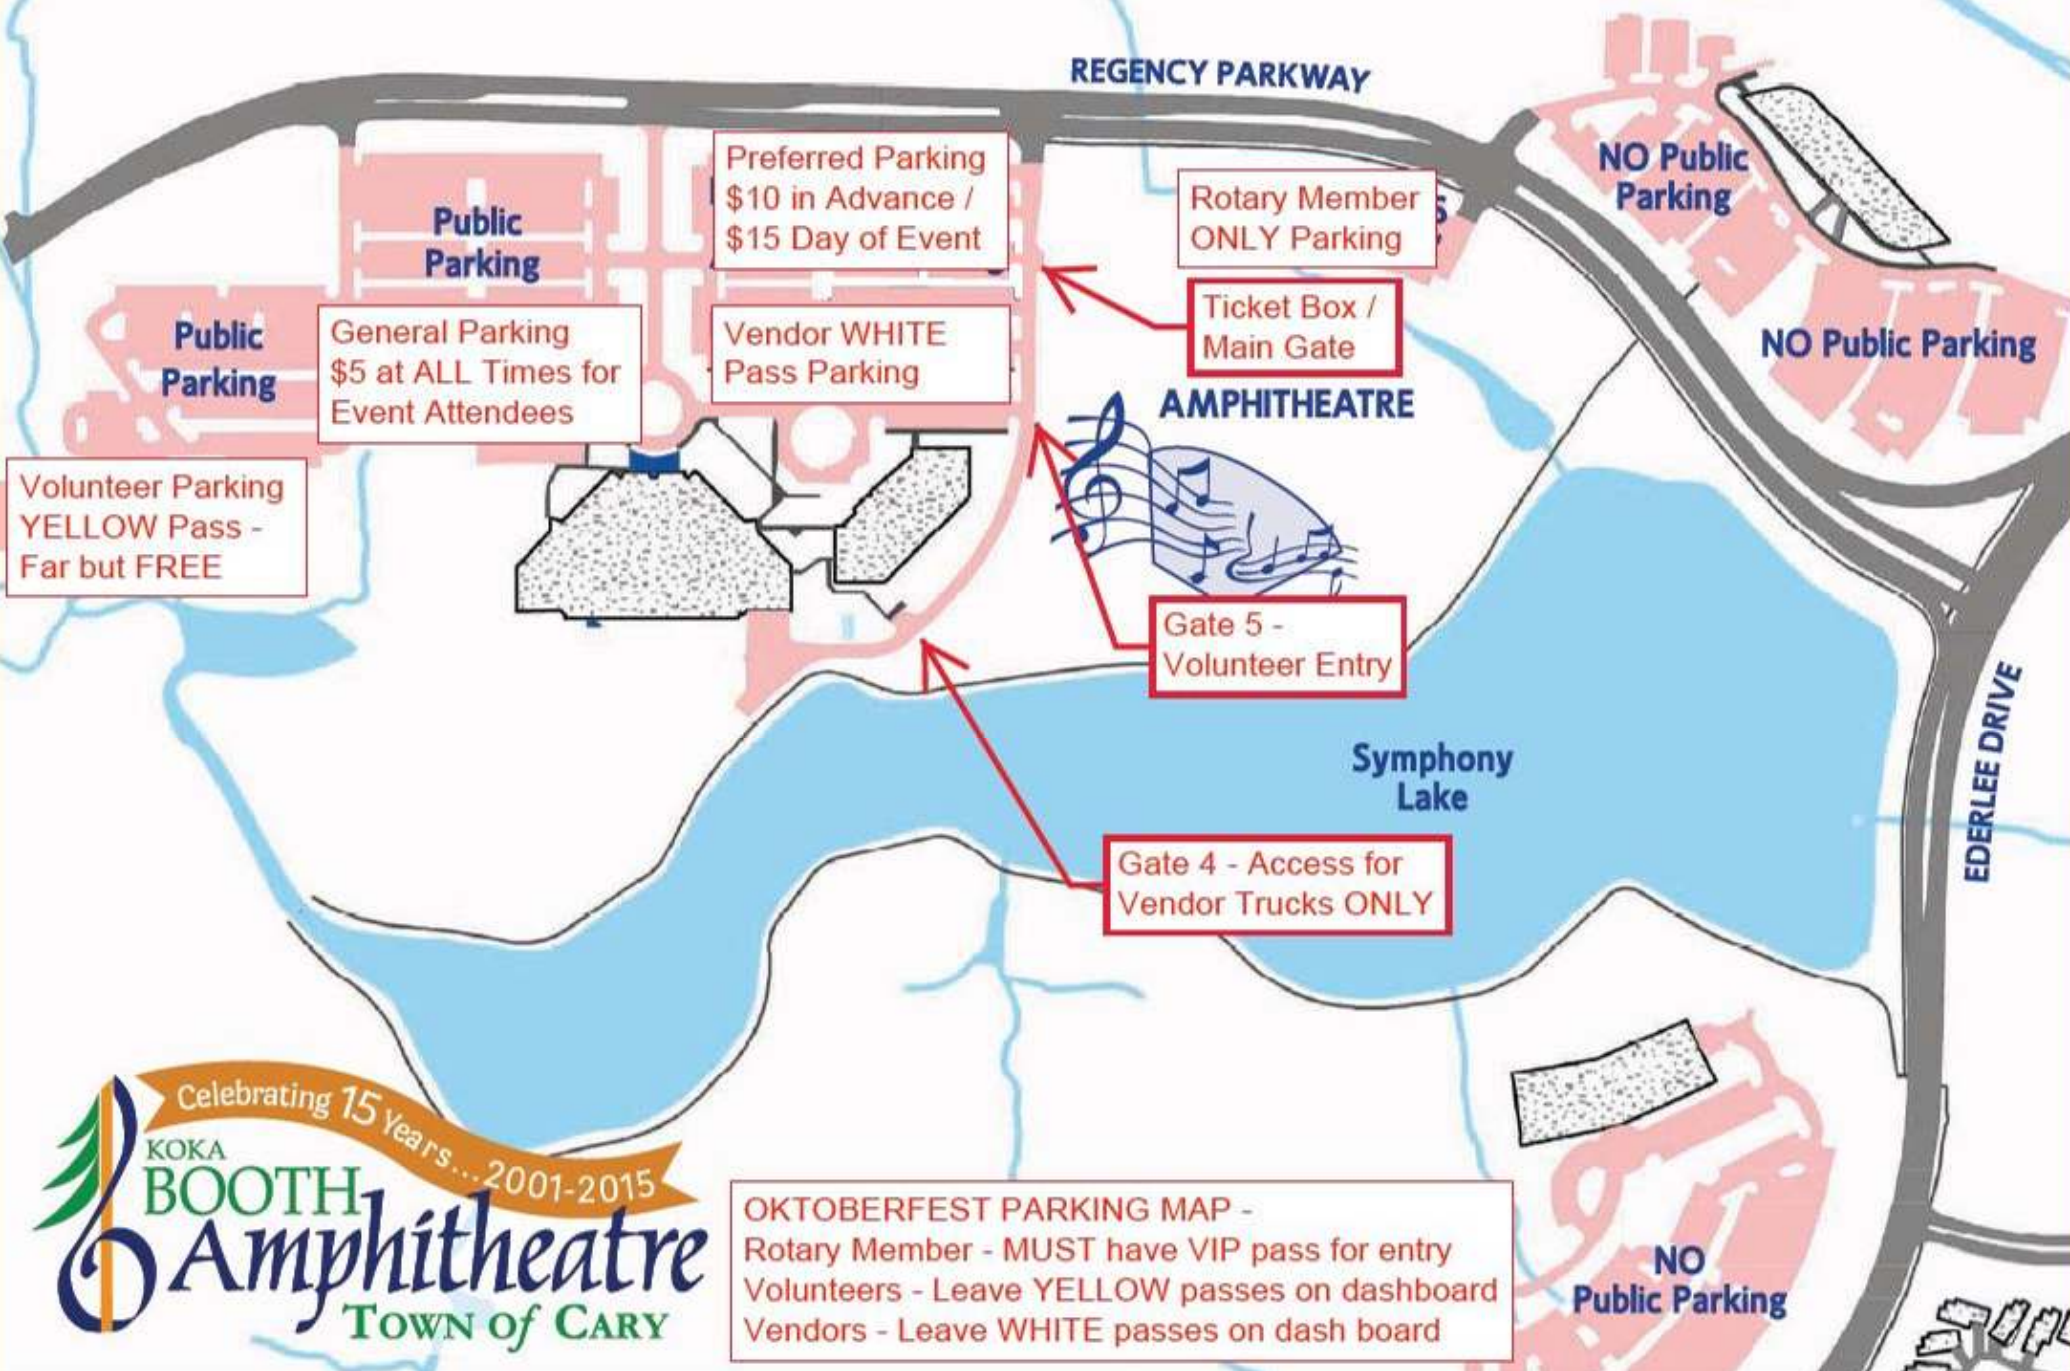

Concerts, Festivals and Movie Night Parking Map

Celebrating 15 Years... 2001-2015
KOKA BOOTH
Amphitheatre
TOWN of CARY

OKTOBERFEST PARKING MAP -
Rotary Member - MUST have VIP pass for entry
Volunteers - Leave YELLOW passes on dashboard
Vendors - Leave WHITE passes on dash board